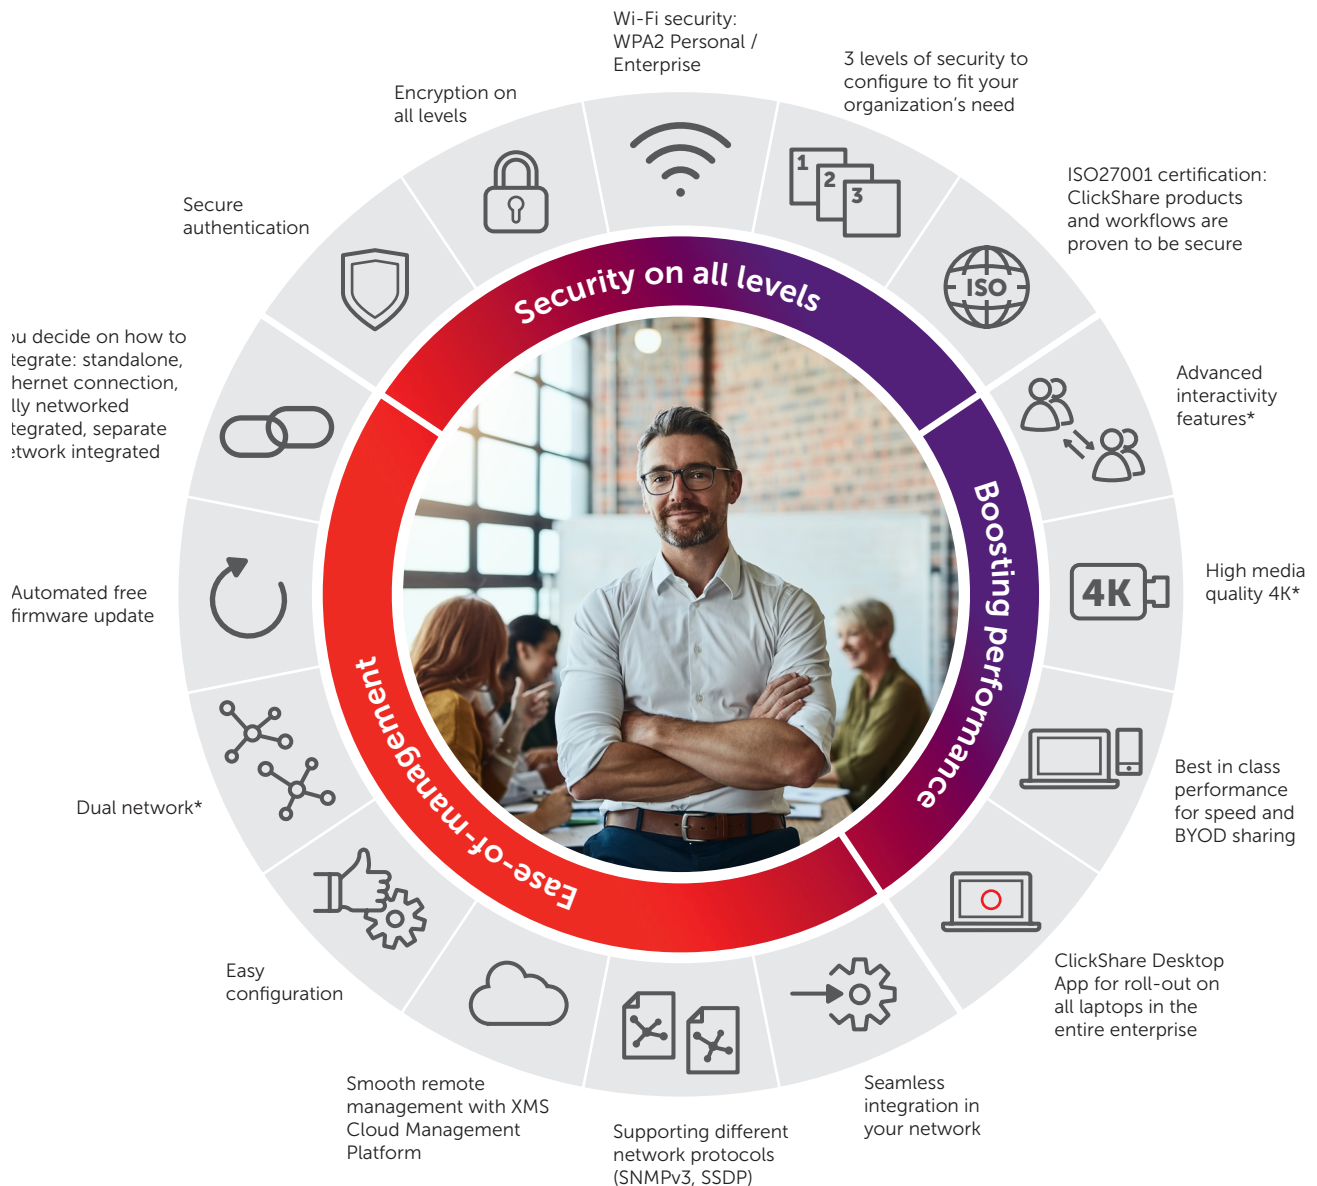

ClickShare

Why ClickShare is the perfect match for IT

Our wireless collaboration solutions are secure, easy to manage and performant. Thanks to a specific set of features designed to match the needs of your IT department, ClickShare is sure to boost business efficiency and performance. When you invest in ClickShare, you prepare your enterprise for the Digital Workplace. No need to invest in training for employees, getting rid of clutter and cables and freeing up time for more urgent IT projects, ClickShare stands for ...

To find out more go to barco.com/clickshare