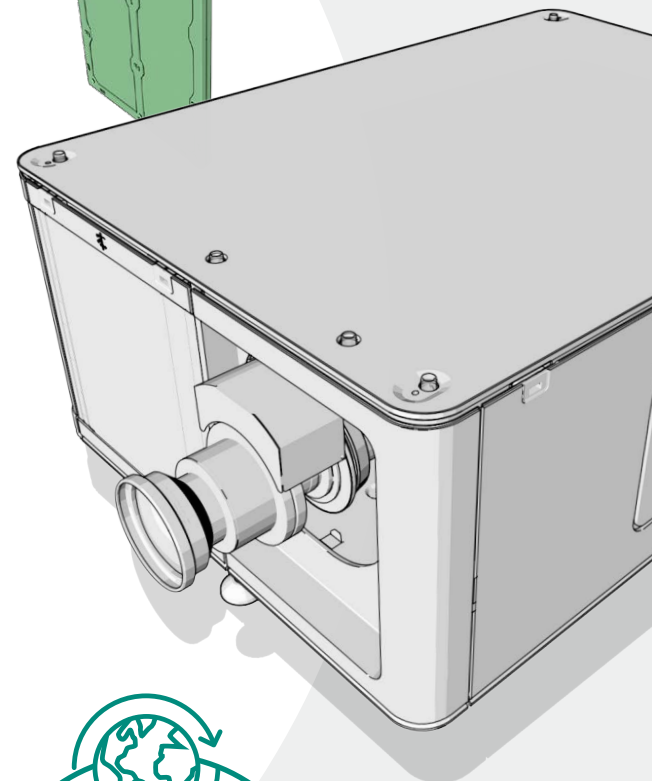

Series 4

Designed with the planet in mind

> 10 LUMEN/W
0.15W
IN STANDBY MODE

NO
CONSUMABLES
(WASHABLE AIR
FILTERS, NO LAMPS)

COMPACT
SPARE PARTS
AND MODULES

MODULAR
DESIGN FOR
SERVICEABILITY