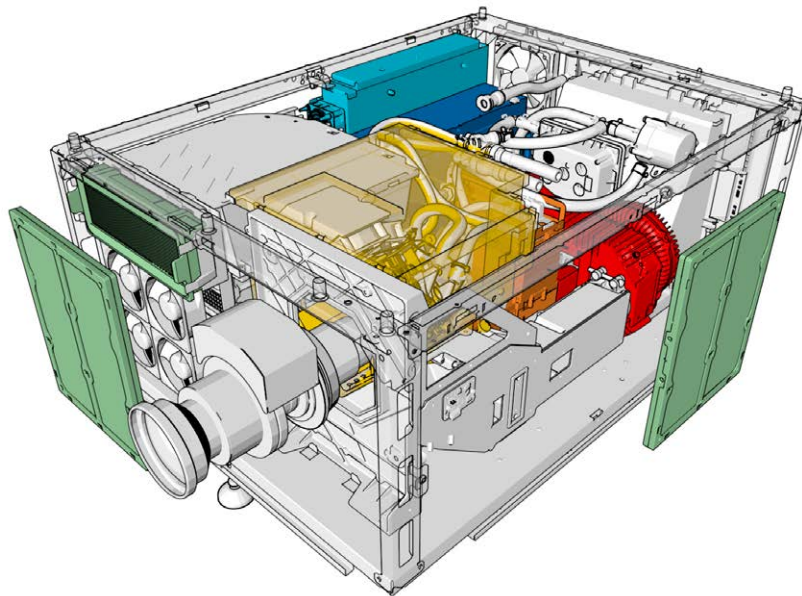

Series 4

Designed with the planet in mind

> 10 LUMEN/W
0.15W
IN STANDBY MODE

NO
CONSUMABLES
(WASHABLE AIR
FILTERS, NO LAMPS)

COMPACT
SPARE PARTS
AND MODULES

MODULAR
DESIGN FOR
SERVICEABILITY