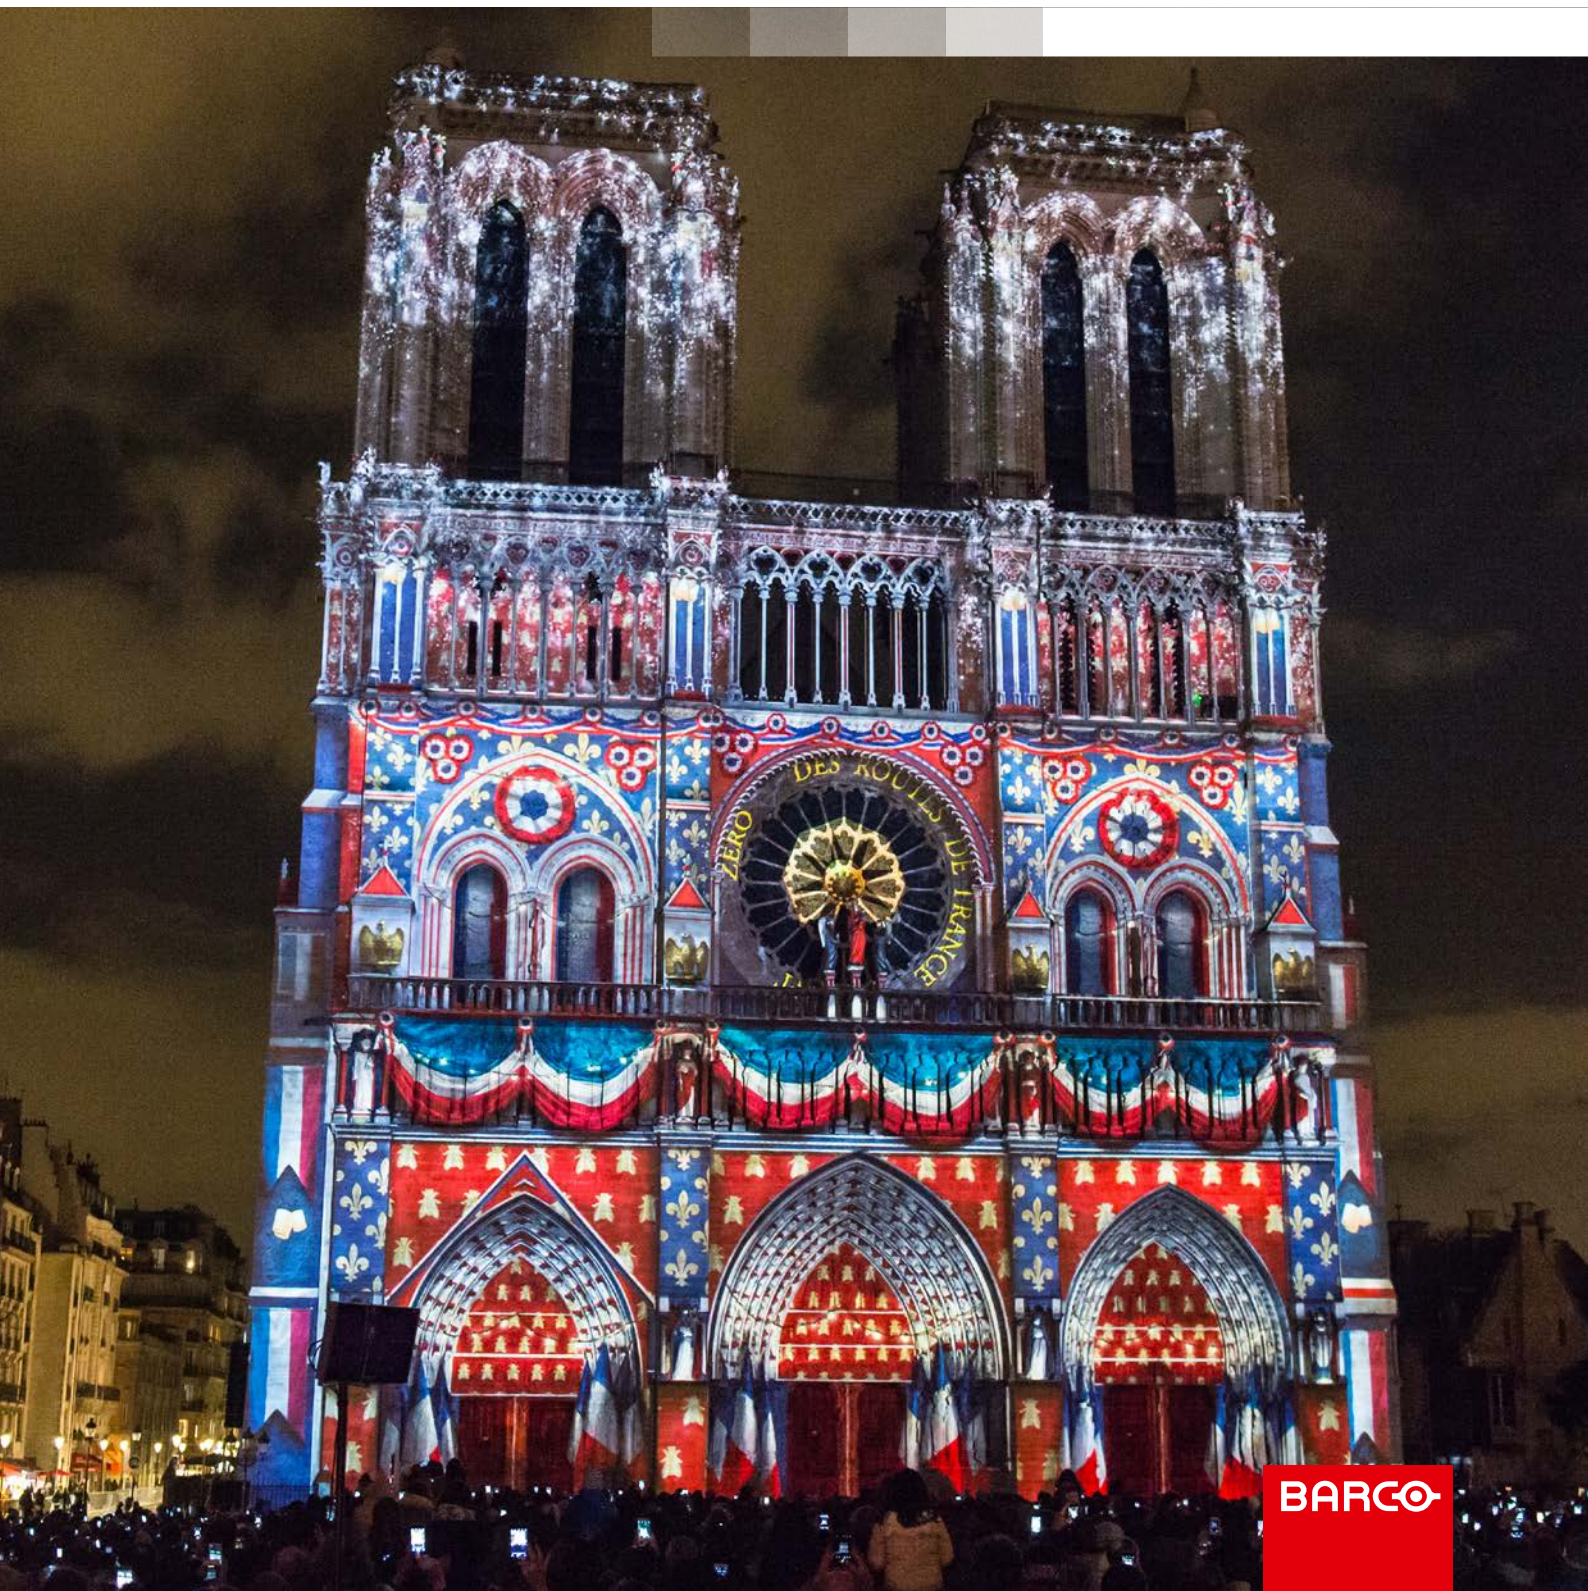

Unique canvasses, unforgettable experiences

Barco's solutions for projection mapping

BARCO

A visual feast

These days, all kinds of media are competing for people's attention, but video mapping truly stands out as an extraordinary form of entertainment with an enormous wow factor. This impressive technique can bring buildings and objects to life, create immersive environments, and captivate large audiences through memorable moments.

Captivate audiences

Projection mapping can be used for advertising, live concerts, theater, gaming, tradeshows, decoration... And really any other environment where you want that extra stopping power.

Unlike any other medium, its impressive character allows you to engage and compel large crowds,

even from a distance, through impactful location-based experiences.

The spectacular visuals and amazing projections will leave everyone watching open-mouthed! But not speechless, because you can be sure this is something they'll want to share with family, friends and online connections.

It's technological magic – magical technology.

From design to stage

From the creative design of mesmerizing video content, to the preliminary virtual renderings and intricate preparations of the installation, and eventually the jaw-dropping live performance. When each part of the chain supports the others, it will lift your projection mapping to the next level.